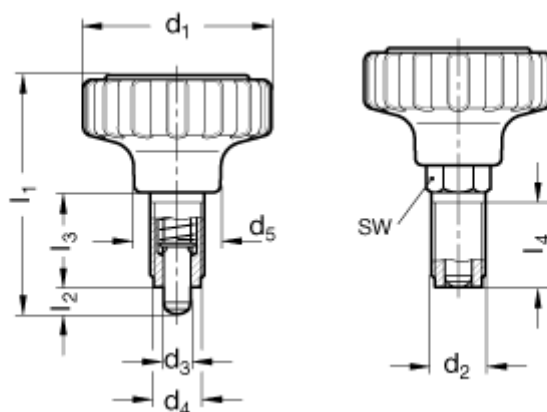

# Data Sheet

Article number: 201140023

Description: E+G Indexing plunger w. lock  
GN 7336.8-42-M16x1,5-8

## Measures

$d_1 = 42$

$d_2 = M 16 \times 1,5$

$d_3 = 8$

$d_4 = 11$

$d_5 = 19$

$l_1 = 72$

$l_2 = 9$

$l_3 = 34$

$l_4 = 23$

$N = 14$

$sw = 19$